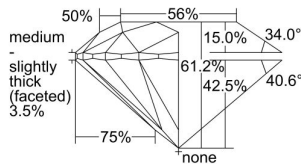

GIA®

FACSIMILE

GIA REPORT 2497236268

Verify this report at GIA.edu

GIA NATURAL DIAMOND DOSSIER®

April 30, 2024
GIA Report Number **2497236268**
Shape and Cutting Style ..... **Round Brilliant**
Measurements ..... **5.35 - 5.39 x 3.29 mm**

GRADING RESULTS

Carat Weight ..... **0.58 carat**
Color Grade ..... **D**
Clarity Grade **S11**
Cut Grade ..... **Excellent**

ADDITIONAL GRADING INFORMATION

Polish ..... **Excellent**
Symmetry ..... **Excellent**
Fluorescence ..... **None**
Clarity Characteristics ..... **Crystal**
Inscription(s): **GIA 2497236268**

PROPORTIONS

Profile to actual proportions

GRADING SCALES

GIA COLOR SCALE	GIA CLARITY SCALE	GIA CUT SCALE	
D	FLAWLESS	EXCELLENT	
E	INTERNALLY FLAWLESS		
F		VVS₁	VERY GOOD
G	VVS₂		
H	VS₁	GOOD	
I	VS₂		
J	S1₁	FAIR	
K	S1₂		
L	I₁	POOR	
M	I₂		
N	I₃		
O