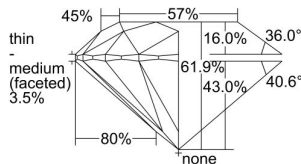

GIA®

FACSIMILE

GIA REPORT 3385436632

Verify this report at GIA.edu

GIA NATURAL DIAMOND DOSSIER®

June 18, 2021
GIA Report Number 3385436632
Shape and Cutting Style ..... Round Brilliant
Measurements ..... 5.29 - 5.33 x 3.29 mm

GRADING RESULTS

Carat Weight ..... 0.56 carat
Color Grade I
Clarity Grade VS1
Cut Grade ..... Excellent

ADDITIONAL GRADING INFORMATION

Polish ..... Excellent
Symmetry ..... Excellent
Fluorescence ..... None
Clarity Characteristics..... Crystal, Cloud, Needle, Pinpoint
Inscription(s): GIA 3385436632

PROPORTIONS

Profile to actual proportions

GRADING SCALES

GIA COLOR SCALE	GIA CLARITY SCALE	GIA CUT SCALE	
D	FLAWLESS	EXCELLENT	
E	INTERNALLY FLAWLESS		
F		VVS₁	VERY GOOD
G	VVS₂		
H	VS₁	GOOD	
I	VS₂		
J	SI₁	FAIR	
K	SI₂		
L	I₁	POOR	
M	I₂		
N	I₃		
O			
P			
Q			
R			
S			
T			
U			
V			
W			
X			
Y			
Z