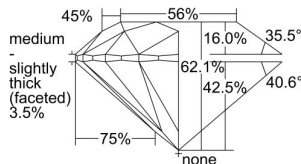

GIA®

FACSIMILE

GIA REPORT 3395735143

Verify this report at GIA.edu

GIA NATURAL DIAMOND DOSSIER®

August 02, 2021
GIA Report Number 3395735143
Shape and Cutting Style ..... Round Brilliant
Measurements ..... 4.58 - 4.60 x 2.85 mm

GRADING RESULTS

Carat Weight ..... 0.37 carat
Color Grade I
Clarity Grade VVS1
Cut Grade ..... Excellent

ADDITIONAL GRADING INFORMATION

Polish ..... Excellent
Symmetry ..... Excellent
Fluorescence ..... None
Clarity Characteristics ..... Pinpoint, Feather
Inscription(s): GIA 3395735143

PROPORTIONS

Profile to actual proportions

GRADING SCALES

GIA COLOR SCALE	GIA CLARITY SCALE	GIA CUT SCALE	
D	FLAWLESS	EXCELLENT	
E	INTERNALLY FLAWLESS		
F		VVS₁	VERY GOOD
G	VVS₂		
H	VS₁	GOOD	
I	VS₂		
J	SI₁	FAIR	
K	SI₂		
L	I₁	POOR	
M			I₂
N	I₃		
O			
P			
Q			
R			
S			
T			
U			
V			
W			
X			
Y			
Z