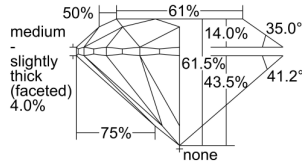

GIA®

FACSIMILE

GIA REPORT 3395735988

Verify this report at GIA.edu

GIA NATURAL DIAMOND DOSSIER®

August 03, 2021
GIA Report Number 3395735988
Shape and Cutting Style ..... Round Brilliant
Measurements ..... 4.32 - 4.34 x 2.66 mm

GRADING RESULTS

Carat Weight ..... 0.31 carat
Color Grade I
Clarity Grade S11
Cut Grade ..... Excellent

ADDITIONAL GRADING INFORMATION

Polish ..... Very Good
Symmetry ..... Excellent
Fluorescence ..... None
Clarity Characteristics..... Crystal, Cloud, Knot
Inspection(s): GIA 3395735988

PROPORTIONS

Profile to actual proportions

GRADING SCALES

GIA COLOR SCALE	GIA CLARITY SCALE	GIA CUT SCALE	
D	FLAWLESS	EXCELLENT	
E	INTERNALLY FLAWLESS		
F		VVS₁	VERY GOOD
G	VVS₂		
H	VS₁	GOOD	
I	VS₂		
J	S1₁	FAIR	
K	S1₂		
L	I₁	POOR	
M	I₂		
N	I₃		
O			
P			
Q			
R			
S			
T			
U			
V			
W			
X			
Y			
Z