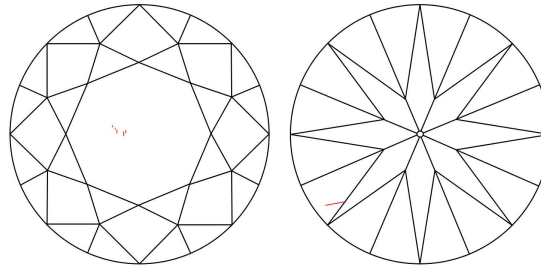

CLARITY CHARACTERISTICS

KEY TO SYMBOLS*

- Feather
- Needle

* Red symbols denote internal characteristics (inclusions). Green or black symbols denote external characteristics (blemishes). Diagram is an approximate representation of the diamond, and symbols shown indicate type, position, and approximate size of clarity characteristics. All clarity characteristics may not be shown. Details of finish are not shown.

GRADING SCALES

GIA COLOR SCALE	GIA CLARITY SCALE	GIA CUT SCALE	
D	FLAWLESS	EXCELLENT	
E	INTERNALLY FLAWLESS		
F		VVS₁	VERY GOOD
G	VVS₂		
H	VS₁	GOOD	
I			
J	VS₂	FAIR	
K	SI₁		
L			
M	SI₂	POOR	
N	I₁		
O			
P	I₂		
Q	I₃		
R			
S			
T			
U			
V			
W			
X			
Y			
Z			

reportcheck.gia.edu

The results documented in this report refer only to the diamond described, and were obtained using the techniques and equipment available to GIA at the time of examination. This report is not a guarantee or valuation. For additional information and important limitations and disclaimers, please see GIA.edu/terms or call +1 800 421 7250 or +1 760 603 4500. ©2019 Gemological Institute of America, Inc.