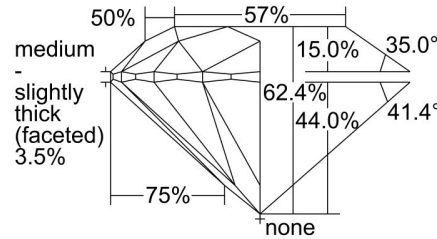

GIA REPORT
3395977437

Verify this report at GIA.edu

FACSIMILE

This is a digital representation of the original GIA Report. This representation might not be accepted in lieu of the original GIA Report in certain circumstances. The original GIA Report includes certain security features which are not reproducible on this facsimile.

GIA NATURAL DIAMOND ORIGIN REPORT

August 26, 2021
GIA Report Number 3395977437
Shape and Cutting Style ..... Round Brilliant
Measurements ..... 5.99 - 6.04 x 3.75 mm

GRADING RESULTS

Carat Weight ..... 0.83 carat
Color Grade ..... G
Clarity Grade VS2
Cut Grade ..... Excellent

ADDITIONAL GRADING INFORMATION

Polish ..... Excellent
Symmetry ..... Excellent
Fluorescence ..... None
Inscription(s): GIA 3395977437

Comments: Clarity grade is based on clouds that are not shown.

ORIGIN RESULTS

Country of Origin ◊ This diamond producer aggregates its rough from: Botswana, Namibia, Canada, and South Africa

PROPORTIONS

Profile to actual proportions