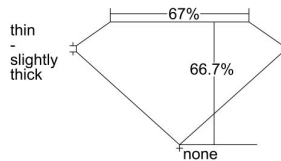

GIA®

FACSIMILE

GIA REPORT

3415792381

Verify this report at GIA.edu

GIA NATURAL DIAMOND DOSSIER®

December 24, 2021
GIA Report Number 3415792381
Shape and Cutting Style ..... **Cut-Cornered Rectangular Modified Brilliant**
Measurements ..... 5.42 x 4.17 x 2.78 mm

GRADING RESULTS

Carat Weight ..... 0.51 carat
Color Grade ..... F
Clarity Grade VS1

ADDITIONAL GRADING INFORMATION

Polish ..... Excellent
Symmetry ..... Excellent
Fluorescence ..... None
Clarity Characteristics..... **Crystal, Cloud, Needle, Pinpoint**
Inscription(s): GIA 3415792381

PROPORTIONS

Profile not to actual proportions

GRADING SCALES

GIA COLOR SCALE		GIA CLARITY SCALE		
COLORLESS	D	VERY VERY SLIGHTLY INCLUDED	FLAWLESS	
	E		INTERNALLY FLAWLESS	
	F	VERY SLIGHTLY INCLUDED	VVS₁	
	G		VVS₂	
	NEAR COLORLESS	H	SLIGHTLY INCLUDED	VS₁
		I		VS₂
		J	INCLUDED	SI₁
		K		SI₂
	FAINT	L	INCLUDED	I₁
		M		I₂
N		I₃		
VERT LIGHT		O		
	P			
	Q			
	R			
	S			
	T			
LIGHT	U			
	V			
	W			
	X			
Y				
Z