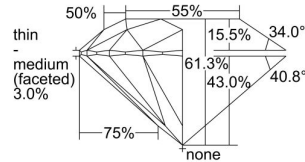

GIA®

FACSIMILE

GIA REPORT 5211078166

Verify this report at GIA.edu

GIA NATURAL DIAMOND DOSSIER®

August 06, 2020
GIA Report Number 5211078166
Shape and Cutting Style ..... Round Brilliant
Measurements ..... 5.21 - 5.25 x 3.21 mm

GRADING RESULTS

Carat Weight ..... 0.53 carat
Color Grade ..... D
Clarity Grade VS1
Cut Grade ..... Excellent

ADDITIONAL GRADING INFORMATION

Polish ..... Excellent
Symmetry ..... Excellent
Fluorescence ..... Strong Blue
Clarity Characteristics..... Crystal, Pinpoint, Cloud
Inscription(s): GIA 5211078166

PROPORTIONS

Profile to actual proportions

GRADING SCALES

GIA COLOR SCALE	GIA CLARITY SCALE	GIA CUT SCALE	
D	FLAWLESS	EXCELLENT	
E	INTERNALLY FLAWLESS		
F		VVS₁	VERY GOOD
G	VVS₂		
H	VS₁	GOOD	
I	VS₂		
J	SI₁	FAIR	
K	SI₂		
L	I₁	POOR	
M	I₂		
N	I₃		
O			
P			
Q			
R			
S			
T			
U			
V			
W			
X			
Y			
Z