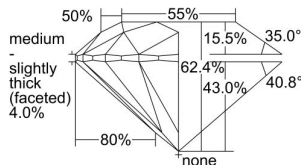

GIA®

FACSIMILE

GIA REPORT 5211829149

Verify this report at GIA.edu

GIA NATURAL DIAMOND DOSSIER®

July 03, 2021
GIA Report Number 5211829149
Shape and Cutting Style ..... Round Brilliant
Measurements ..... 4.37 - 4.39 x 2.73 mm

GRADING RESULTS

Carat Weight ..... 0.32 carat
Color Grade ..... H
Clarity Grade VVS2
Cut Grade ..... Excellent

ADDITIONAL GRADING INFORMATION

Polish ..... Excellent
Symmetry ..... Excellent
Fluorescence ..... Strong Blue
Clarity Characteristics..... Needle, Pinpoint, Surface Graining
Inscription(s): GIA 5211829149

PROPORTIONS

Profile to actual proportions

GRADING SCALES

GIA
COLOR
SCALE

COLORLESS	D
	E
	F
	G
	H
	I
	J
NEAR COLORLESS	K
	L
FAINT	M
	N
	O
	P
VERY LIGHT	Q
	R
	S
	T
	U
	V
LIGHT	W
	X
	Y
	Z

GIA
CLARITY
SCALE

VERY VERY SLIGHTLY INCLUDED	FLAWLESS
	INTERNALLY FLAWLESS
VERY SLIGHTLY INCLUDED	VVS₁
	VVS₂
SLIGHTLY INCLUDED	VS₁
	VS₂
INCLUDED	SI₁
	SI₂
	I₁
	I₂
	I₃

GIA
CUT
SCALE

EXCELLENT
VERY GOOD
GOOD
FAIR
POOR