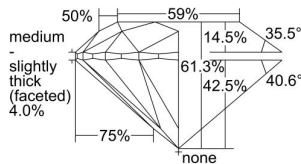

GIA®

FACSIMILE

GIA REPORT 5212801684

Verify this report at GIA.edu

GIA NATURAL DIAMOND DOSSIER®

June 23, 2021
GIA Report Number 5212801684
Shape and Cutting Style ..... Round Brilliant
Measurements ..... 4.26 - 4.31 x 2.63 mm

GRADING RESULTS

Carat Weight ..... 0.30 carat
Color Grade I
Clarity Grade VVS2
Cut Grade ..... Excellent

ADDITIONAL GRADING INFORMATION

Polish ..... Excellent
Symmetry ..... Very Good
Fluorescence ..... None
Clarity Characteristics..... Indented Natural
Inscription(s): GIA 5212801684

PROPORTIONS

Profile to actual proportions

GRADING SCALES

GIA COLOR SCALE	GIA CLARITY SCALE	GIA CUT SCALE	
D	FLAWLESS	EXCELLENT	
E	INTERNALLY FLAWLESS		
F		VVS₁	VERY GOOD
G	VVS₂		
H	VS₁	GOOD	
I	VS₂		
J	SI₁	FAIR	
K	SI₂		
L	I₁	POOR	
M	I₂		
N	I₃		
O			
P			
Q			
R			
S			
T			
U			
V			
W			
X			
Y			
Z