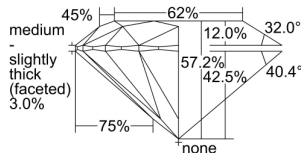

GIA®

FACSIMILE

GIA REPORT 5212818026

Verify this report at GIA.edu

GIA NATURAL DIAMOND DOSSIER®

July 02, 2021
GIA Report Number 5212818026
Shape and Cutting Style ..... Round Brilliant
Measurements ..... 4.41 - 4.44 x 2.53 mm

GRADING RESULTS

Carat Weight ..... 0.30 carat
Color Grade I
Clarity Grade VVS1
Cut Grade ..... Very Good

ADDITIONAL GRADING INFORMATION

Polish ..... Excellent
Symmetry ..... Very Good
Fluorescence ..... Medium Blue
Clarity Characteristics..... Pinpoint, Surface Graining
Inscription(s): GIA 5212818026

PROPORTIONS

Profile to actual proportions

GRADING SCALES

GIA COLOR SCALE	GIA CLARITY SCALE	GIA CUT SCALE
D	FLAWLESS	EXCELLENT
E	FLAWLESS	
F	INTERNALLY FLAWLESS	VERY GOOD
G	FLAWLESS	
H	VVS₁	GOOD
I	VVS₂	
J	VS₁	FAIR
K	VS₂	
L	SI₁	POOR
M	SI₂	
N	I₁	
O	I₂	
P	I₃	
Q		
R		
S		
T		
U		
V		
W		
X		
Y		
Z