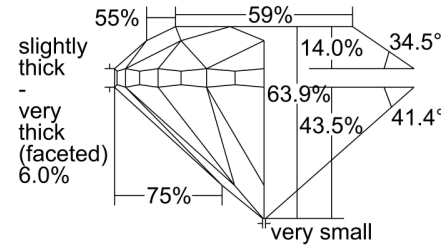

GIA NATURAL DIAMOND GRADING REPORT

October 20, 2021  
 GIA Report Number ..... 5221088060  
 Shape and Cutting Style ..... Round Brilliant  
 Measurements ..... 6.22 - 6.30 x 4.00 mm

GRADING RESULTS

Carat Weight ..... 1.01 carat  
 Color Grade ..... K  
 Clarity Grade ..... SI1  
 Cut Grade ..... Good

PROPORTIONS

Profile to actual proportions

CLARITY CHARACTERISTICS

KEY TO SYMBOLS\*

- Crystal
- Pinpoint
- ~ Feather
- \\ Needle
- ☉ Cloud
- △ Natural
- ◌ Cavity

\* Red symbols denote internal characteristics (inclusions). Green or black symbols denote external characteristics (blemishes). Diagram is an approximate representation of the diamond, and symbols shown indicate type, position, and approximate size of clarity characteristics. All clarity characteristics may not be shown. Details of finish are not shown.