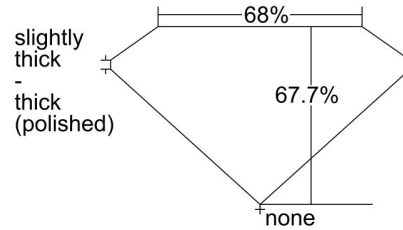

GIA NATURAL DIAMOND GRADING REPORT

June 10, 2022
 GIA Report Number 5221487205
 Shape and Cutting Style Emerald Cut
 Measurements 8.71 x 6.44 x 4.36 mm

GRADING RESULTS

Carat Weight 2.34 carat
 Color Grade D
 Clarity Grade VS1

ADDITIONAL GRADING INFORMATION

Polish Excellent
 Symmetry Very Good
 Fluorescence None
 Inscription(s): GIA 5221487205

PROPORTIONS

Profile not to actual proportions

CLARITY CHARACTERISTICS

KEY TO SYMBOLS*

- Crystal
- ~ Feather
- ⊗ Cloud

* Red symbols denote internal characteristics (inclusions). Green or black symbols denote external characteristics (blemishes). Diagram is an approximate representation of the diamond, and symbols shown indicate type, position, and approximate size of clarity characteristics. All clarity characteristics may not be shown. Details of finish are not shown.