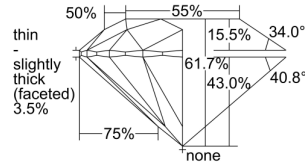

GIA®

FACSIMILE

GIA REPORT 5366125699

Verify this report at GIA.edu

GIA NATURAL DIAMOND DOSSIER®

September 30, 2020
GIA Report Number 5366125699
Shape and Cutting Style ..... Round Brilliant
Measurements ..... 4.32 - 4.33 x 2.67 mm

GRADING RESULTS

Carat Weight ..... 0.30 carat
Color Grade ..... F
Clarity Grade VS2
Cut Grade ..... Excellent

ADDITIONAL GRADING INFORMATION

Polish ..... Excellent
Symmetry ..... Excellent
Fluorescence ..... Medium Blue
Clarity Characteristics ..... Crystal
Inscription(s): GIA 5366125699

PROPORTIONS

Profile to actual proportions