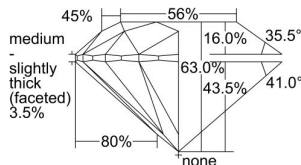

GIA®

FACSIMILE

GIA REPORT 5393350258

Verify this report at GIA.edu

GIA NATURAL DIAMOND DOSSIER®

July 05, 2021
GIA Report Number 5393350258
Shape and Cutting Style ..... Round Brilliant
Measurements ..... 4.51 - 4.55 x 2.85 mm

GRADING RESULTS

Carat Weight ..... 0.36 carat
Color Grade I
Clarity Grade VVS1
Cut Grade ..... Excellent

ADDITIONAL GRADING INFORMATION

Polish ..... Excellent
Symmetry ..... Excellent
Fluorescence ..... Medium Blue
Clarity Characteristics..... Pinpoint, Surface Graining
Inscription(s): GIA 5393350258

PROPORTIONS

Profile to actual proportions

GRADING SCALES

GIA COLOR SCALE

COLORESS	D
	E
	F
	G
	H
	I
	J
NEAR COLORESS	K
	L
Faint	M
	N
	O
	P
Very Light	Q
	R
	S
	T
	U
	V
Light	W
	X
	Y
	Z

GIA CLARITY SCALE

FLAWLESS	VERY VERY SLIGHTLY INCLUDED	VVS₁	
			VVS₂
INTERNALLY FLAWLESS	VERY SLIGHTLY INCLUDED	VS₁	
		VS₂	
SLIGHTLY INCLUDED	SLIGHTLY INCLUDED	SI₁	
		SI₂	
INCLUDED	INCLUDED	I₁	
		I₂	
		I₃	

GIA CUT SCALE

EXCELLENT	VERY GOOD	GOOD	FAIR	POOR