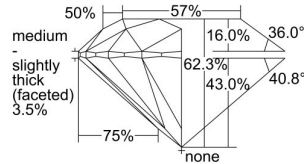

GIA®

FACSIMILE

GIA REPORT 5393517759

Verify this report at GIA.edu

GIA NATURAL DIAMOND DOSSIER®

July 20, 2021
GIA Report Number 5393517759
Shape and Cutting Style ..... Round Brilliant
Measurements ..... 4.53 - 4.56 x 2.83 mm

GRADING RESULTS

Carat Weight ..... 0.36 carat
Color Grade ..... J
Clarity Grade VVS2
Cut Grade ..... Excellent

ADDITIONAL GRADING INFORMATION

Polish ..... Excellent
Symmetry ..... Excellent
Fluorescence ..... None
Clarity Characteristics ..... Cloud
Inscription(s): GIA 5393517759

PROPORTIONS

Profile to actual proportions

GRADING SCALES

GIA COLOR SCALE	GIA CLARITY SCALE	GIA CUT SCALE	
D	FLAWLESS	EXCELLENT	
E	INTERNALLY FLAWLESS		
F		VVS₁	VERY GOOD
G	VVS₂		
H	VS₁	GOOD	
I	VS₂		
J	SI₁	FAIR	
K	SI₂		
L	I₁	POOR	
M	I₂		
N	I₃		
O			
P			
Q			
R			
S			
T			
U			
V			
W			
X			
Y			
Z