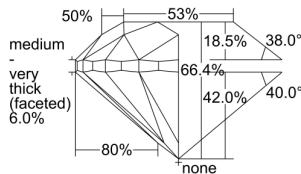

GIA®

FACSIMILE

GIA REPORT 5396126947

Verify this report at GIA.edu

GIA NATURAL DIAMOND DOSSIER®

July 19, 2021
GIA Report Number 5396126947
Shape and Cutting Style ..... Round Brilliant
Measurements ..... 4.08 - 4.12 x 2.72 mm

GRADING RESULTS

Carat Weight ..... 0.30 carat
Color Grade I
Clarity Grade VS2
Cut Grade ..... Good

ADDITIONAL GRADING INFORMATION

Polish ..... Good
Symmetry ..... Good
Fluorescence ..... None
Clarity Characteristics..... Indented Natural, Needle
Inscription(s): GIA 5396126947

PROPORTIONS

Profile to actual proportions

GRADING SCALES

GIA COLOR SCALE

COLOREST	D
	E
	F
	G
	H
	I
	J
NEAR COLOREST	K
	L
FANIT	M
	N
	O
	P
VERY LIGHT	Q
	R
	S
	T
	U
	V
LIGHT	W
	X
	Y
	Z

GIA CLARITY SCALE

GIA CUT SCALE

EXCELLENT
VERY GOOD
GOOD
FAIR
POOR