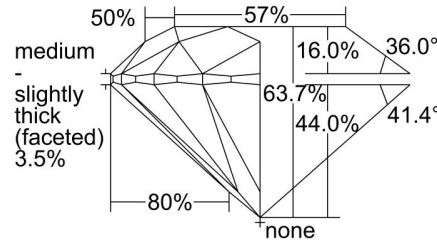

GIA NATURAL DIAMOND GRADING REPORT

August 09, 2022
 GIA Report Number 5443272588
 Shape and Cutting Style Round Brilliant
 Measurements 8.56 - 8.63 x 5.47 mm

GRADING RESULTS

Carat Weight 2.50 carat
 Color Grade I
 Clarity Grade VS1
 Cut Grade Excellent

ADDITIONAL GRADING INFORMATION

Polish Excellent
 Symmetry Excellent
 Fluorescence None
 Inscription(s): GIA 5443272588

PROPORTIONS

Profile to actual proportions

CLARITY CHARACTERISTICS

KEY TO SYMBOLS*

- Feather
- Natural

* Red symbols denote internal characteristics (inclusions). Green or black symbols denote external characteristics (blemishes). Diagram is an approximate representation of the diamond, and symbols shown indicate type, position, and approximate size of clarity characteristics. All clarity characteristics may not be shown. Details of finish are not shown.