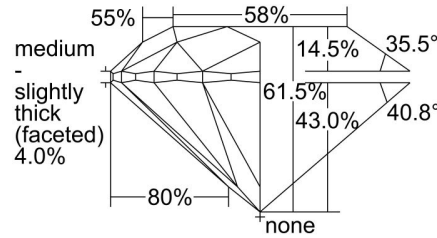

GIA REPORT
5446149688

Verify this report at GIA.edu

FACSIMILE

This is a digital representation of the original GIA Report. This representation might not be accepted in lieu of the original GIA Report in certain circumstances. The original GIA Report includes certain security features which are not reproducible on this facsimile.

GIA NATURAL DIAMOND ORIGIN REPORT

July 26, 2022
GIA Report Number 5446149688
Shape and Cutting Style ..... Round Brilliant
Measurements ..... 6.57 - 6.61 x 4.05 mm

GRADING RESULTS

Carat Weight ..... 1.09 carat
Color Grade ..... H
Clarity Grade VVS1
Cut Grade ..... Excellent

ADDITIONAL GRADING INFORMATION

Polish ..... Excellent
Symmetry ..... Excellent
Fluorescence ..... None
Inscription(s): GIA 5446149688
Comments: Additional pinpoints are not shown.

ORIGIN RESULTS

Country of Origin ◊ This diamond producer aggregates its rough from: Botswana, Namibia, Canada, and South Africa

PROPORTIONS

Profile to actual proportions