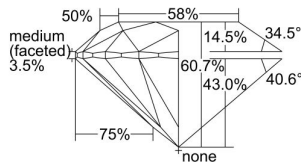

GIA®

FACSIMILE

GIA REPORT 5456879706

Verify this report at GIA.edu

GIA NATURAL DIAMOND DOSSIER®

February 24, 2023
GIA Report Number 5456879706
Shape and Cutting Style ..... Round Brilliant
Measurements ..... 5.36 - 5.38 x 3.26 mm

GRADING RESULTS

Carat Weight ..... 0.57 carat
Color Grade I
Clarity Grade VS1
Cut Grade ..... Excellent

ADDITIONAL GRADING INFORMATION

Polish ..... Excellent
Symmetry ..... Excellent
Fluorescence ..... Faint
Clarity Characteristics..... Crystal, Cloud, Feather
Inscription(s): GIA 5456879706

PROPORTIONS

Profile to actual proportions

GRADING SCALES

GIA COLOR SCALE	GIA CLARITY SCALE	GIA CUT SCALE	
D	FLAWLESS	EXCELLENT	
E	INTERNALLY FLAWLESS		
F		VVS₁	VERY GOOD
G	VVS₂		
H	VS₁	GOOD	
I	VS₂		
J	SI₁	FAIR	
K	SI₂		
L	I₁	POOR	
M	I₂		
N	I₃		
O			
P			
Q			
R			
S			
T			
U			
V			
W			
X			
Y			
Z