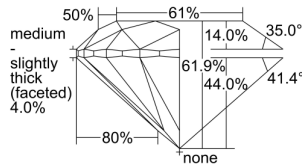

GIA®

FACSIMILE

GIA REPORT

5493284392

Verify this report at GIA.edu

GIA NATURAL DIAMOND DOSSIER®

May 08, 2024
GIA Report Number 5493284392
Shape and Cutting Style ..... Round Brilliant
Measurements ..... 4.27 - 4.29 x 2.65 mm

GRADING RESULTS

Carat Weight ..... 0.30 carat
Color Grade I
Clarity Grade VVS1
Cut Grade ..... Excellent

ADDITIONAL GRADING INFORMATION

Polish ..... Excellent
Symmetry ..... Excellent
Fluorescence ..... None
Clarity Characteristics ..... Cloud
Inscription(s): GIA 5493284392

PROPORTIONS

Profile to actual proportions

GRADING SCALES

GIA COLOR SCALE

COLORLESS	D
	E
	F
	G
	H
NEAR COLORLESS	I
	J
	K
	L
FAIN	M
	N
	O
	P
	Q
VERY LIGHT	R
	S
	T
	U
	V
	W
	X
	Y
LIGHT	Z

GIA CLARITY SCALE

FLAWLESS	INTERNAL FLAWLESS	EXCELLENT	
VERY VERY SLIGHTLY INCLUDED	VVS₁	VERY GOOD	
	VVS₂		
VERY SLIGHTLY INCLUDED	VS₁	GOOD	
	VS₂		
SLIGHTLY INCLUDED	SI₁	FAIR	
	SI₂		
INCLUDED	I₁	POOR	
	I₂		
	I₃		

GIA CUT SCALE

EXCELLENT
VERY GOOD
GOOD
FAIR
POOR