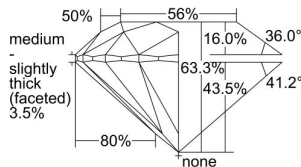

GIA®

FACSIMILE

GIA REPORT 5493373865

Verify this report at GIA.edu

GIA NATURAL DIAMOND DOSSIER®

May 16, 2024
GIA Report Number 5493373865
Shape and Cutting Style ..... Round Brilliant
Measurements ..... 6.16 - 6.21 x 3.91 mm

GRADING RESULTS

Carat Weight ..... 0.92 carat
Color Grade I
Clarity Grade S11
Cut Grade ..... Excellent

ADDITIONAL GRADING INFORMATION

Polish ..... Excellent
Symmetry ..... Excellent
Fluorescence ..... None
Clarity Characteristics ..... Crystal
Inscription(s): GIA 5493373865

PROPORTIONS

Profile to actual proportions

GRADING SCALES

GIA COLOR SCALE

COLOREDNESS	D
	E
	F
	G
	H
	I
	J
NEAR COLORLESS	K
	L
Faint	M
	N
	O
	P
Very Light	R
	S
	T
	U
	V
Light	W
	X
	Y
	Z

GIA CLARITY SCALE

VERY VERY SLIGHTLY INCLUDED	FLAWLESS
	INTERNALLY FLAWLESS
VERY SLIGHTLY INCLUDED	VVS₁
	VVS₂
SLIGHTLY INCLUDED	VS₁
	VS₂
INCLUDED	SI₁
	SI₂
	I₁
	I₂
	I₃

GIA CUT SCALE

EXCELLENT
VERY GOOD
GOOD
FAIR
POOR