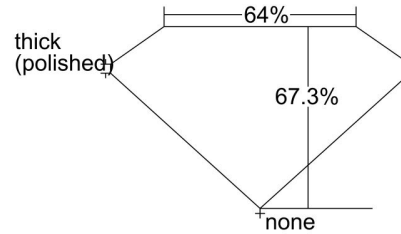

GIA NATURAL DIAMOND GRADING REPORT

March 21, 2024
 GIA Report Number 6213353953
 Shape and Cutting Style Emerald Cut
 Measurements 10.34 x 6.70 x 4.51 mm

GRADING RESULTS

Carat Weight 3.01 carat
 Color Grade D
 Clarity Grade VS2

ADDITIONAL GRADING INFORMATION

Polish Excellent
 Symmetry Very Good
 Fluorescence None
 Inscription(s): GIA 6213353953

Comments: Clouds, pinpoints and surface graining are not shown.

PROPORTIONS

Profile not to actual proportions

CLARITY CHARACTERISTICS

KEY TO SYMBOLS*

- Crystal
- ∖ Needle

* Red symbols denote internal characteristics (inclusions). Green or black symbols denote external characteristics (blemishes). Diagram is an approximate representation of the diamond, and symbols shown indicate type, position, and approximate size of clarity characteristics. All clarity characteristics may not be shown. Details of finish are not shown.