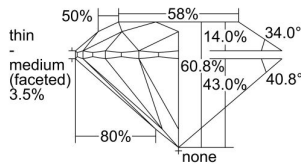

GIA®

FACSIMILE

GIA REPORT 6214077514

Verify this report at GIA.edu

GIA NATURAL DIAMOND DOSSIER®

August 06, 2020
GIA Report Number 6214077514
Shape and Cutting Style ..... Round Brilliant
Measurements ..... 5.17 - 5.19 x 3.15 mm

GRADING RESULTS

Carat Weight ..... 0.52 carat
Color Grade ..... F
Clarity Grade VVS1
Cut Grade ..... Excellent

ADDITIONAL GRADING INFORMATION

Polish ..... Excellent
Symmetry ..... Excellent
Fluorescence ..... Strong Blue
Clarity Characteristics ..... Pinpoint
Inscription(s): GIA 6214077514

PROPORTIONS

Profile to actual proportions

GRADING SCALES

GIA COLOR SCALE	GIA CLARITY SCALE	GIA CUT SCALE	
D	FLAWLESS	EXCELLENT	
E	INTERNALLY FLAWLESS		
F		VVS₁	VERY GOOD
G	VVS₂		
H	VS₁	GOOD	
I	VS₂		
J	SI₁	FAIR	
K	SI₂		
L	I₁	POOR	
M			
N			
O	I₂		
P			
Q	I₃		
R			
S			
T			
U			
V			
W			
X			
Y			
Z