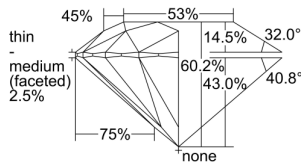

GIA®

FACSIMILE

GIA REPORT 6214818330

Verify this report at GIA.edu

GIA NATURAL DIAMOND DOSSIER®

July 02, 2021
GIA Report Number 6214818330
Shape and Cutting Style ..... Round Brilliant
Measurements ..... 4.50 - 4.52 x 2.71 mm

GRADING RESULTS

Carat Weight ..... 0.32 carat
Color Grade ..... H
Clarity Grade VVS2
Cut Grade ..... Excellent

ADDITIONAL GRADING INFORMATION

Polish ..... Excellent
Symmetry ..... Excellent
Fluorescence ..... None
Clarity Characteristics ..... Cloud, Pinpoint
Inscription(s): GIA 6214818330

PROPORTIONS

Profile to actual proportions

GRADING SCALES

GIA COLOR SCALE

COLORLESS	D
	E
	F
	G
	H
	I
	J
NEAR COLORLESS	K
	L
FAINT	M
	N
	O
	P
VERY LIGHT	Q
	R
	S
	T
	U
	V
LIGHT	W
	X
	Y
	Z

GIA CLARITY SCALE

FLAWLESS	INTERNAL FLAWLESS	
		FLAWLESS
VERY VERY SLIGHTLY INCLUDED	VVS₁	
	VVS₂	
VERY SLIGHTLY INCLUDED	VS₁	
	VS₂	
SLIGHTLY INCLUDED	SI₁	
	SI₂	
INCLUDED	I₁	
	I₂	
	I₃	

GIA CUT SCALE

EXCELLENT
VERY GOOD
GOOD
FAIR
POOR