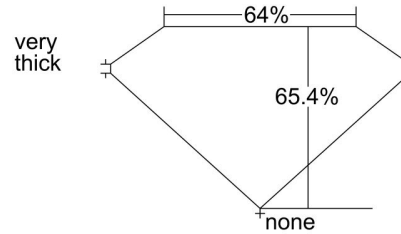

GIA NATURAL DIAMOND GRADING REPORT

May 15, 2021
GIA Report Number 6217667290
Shape and Cutting Style ..... Emerald Cut
Measurements ..... 7.00 x 4.60 x 3.01 mm

GRADING RESULTS

Carat Weight ..... 1.01 carat
Color Grade ..... E
Clarity Grade VVS2

ADDITIONAL GRADING INFORMATION

Polish ..... Excellent
Symmetry ..... Excellent
Fluorescence ..... Faint
Inscription(s): GIA 6217667290

PROPORTIONS

Profile not to actual proportions