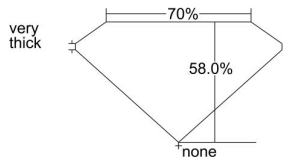

GIA®

FACSIMILE

GIA REPORT 6224332841

Verify this report at GIA.edu

GIA NATURAL DIAMOND DOSSIER®

March 07, 2022
GIA Report Number 6224332841
Shape and Cutting Style ..... **Cut-Cornered Rectangular Modified Brilliant**
Measurements ..... 6.25 x 4.15 x 2.40 mm

GRADING RESULTS

Carat Weight ..... 0.56 carat
Color Grade ..... F
Clarity Grade VS2

ADDITIONAL GRADING INFORMATION

Polish ..... Excellent
Symmetry ..... Excellent
Fluorescence ..... None
Clarity Characteristics ..... Crystal, Cloud
Inscription(s): GIA 6224332841

PROPORTIONS

Profile not to actual proportions

GRADING SCALES

GIA COLOR SCALE		GIA CLARITY SCALE			
COLORLESS	D	VERY VERY SLIGHTLY INCLUDED	FLAWLESS		
	E		INTERNALLY FLAWLESS		
	F		VVS₁		
	NEAR COLORLESS	G	VERY SLIGHTLY INCLUDED	VVS₂	
		H		VS₁	
		FAINT	I	SLIGHTLY INCLUDED	VS₂
			J		SI₁
	K		SI₂		
	VERT LIGHT		L	INCLUDED	I₁
			M		I₂
N			I₃		
O					
P					
Q					
R					
LIGHT	S				
	T				
	U				
	V				
	W				
X					
Y					
Z