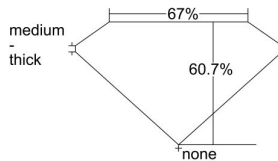

GIA®

FACSIMILE

GIA REPORT 6224444103

Verify this report at GIA.edu

GIA NATURAL DIAMOND DOSSIER®

May 09, 2022
GIA Report Number 6224444103
Shape and Cutting Style ..... **Cut-Cornered Rectangular Modified Brilliant**
Measurements ..... 6.44 x 4.63 x 2.81 mm

GRADING RESULTS

Carat Weight ..... 0.70 carat
Color Grade ..... E
Clarity Grade ..... Flawless

ADDITIONAL GRADING INFORMATION

Polish ..... Excellent
Symmetry ..... Very Good
Fluorescence ..... Faint
Clarity Characteristics ..... None
Inscription(s): GIA 6224444103

PROPORTIONS

Profile not to actual proportions

GRADING SCALES

GIA COLOR SCALE		GIA CLARITY SCALE			
COLORLESS	D	VERY VERY SLIGHTLY INCLUDED	FLAWLESS		
	E		INTERNALLY FLAWLESS		
	F	VERY SLIGHTLY INCLUDED	VVS₁		
	G		VVS₂		
	H		VS₁		
	NEAR COLORLESS	I	SLIGHTLY INCLUDED	VS₂	
		J		SI₁	
		FAINT	K	INCLUDED	SI₂
			L		I₁
			M		I₂
VERT LIGHT	N	LIGHT	I₃		
	O				
	P				
	Q				
	R				
	S				
LIGHT	T				
	U				
	V				
	W				
	X				
	Y				
	Z