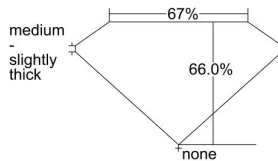

GIA®

FACSIMILE

GIA REPORT 6227443760

Verify this report at GIA.edu

GIA NATURAL DIAMOND DOSSIER®

May 09, 2022
GIA Report Number 6227443760
Shape and Cutting Style ..... Emerald Cut
Measurements ..... 5.50 x 4.01 x 2.65 mm

GRADING RESULTS

Carat Weight ..... 0.51 carat
Color Grade ..... D
Clarity Grade VS1

ADDITIONAL GRADING INFORMATION

Polish ..... Excellent
Symmetry ..... Excellent
Fluorescence ..... Faint
Clarity Characteristics ..... Crystal
Inscription(s): GIA 6227443760

PROPORTIONS

GRADING SCALES

GIA COLOR SCALE		GIA CLARITY SCALE			
COLORLESS	D	VERY VERY SLIGHTLY INCLUDED	FLAWLESS		
	E		INTERNALLY FLAWLESS		
	F	VERY SLIGHTLY INCLUDED	VVS₁		
	G		VVS₂		
	H		VS₁		
	NEAR COLORLESS	I	SLIGHTLY INCLUDED	VS₂	
		J		SI₁	
		FAINT	K	INCLUDED	SI₂
			L		I₁
			M		I₂
VERT LIGHT	N	LIGHT	I₃		
	O				
	P				
	Q				
	R				
	S				
LIGHT	T				
	U				
	V				
	W				
	X				
	Y				
	Z