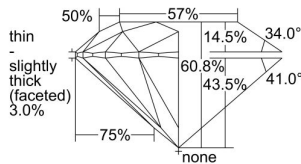

GIA®

FACSIMILE

GIA REPORT 6371346004

Verify this report at GIA.edu

GIA NATURAL DIAMOND DOSSIER®

January 29, 2021
GIA Report Number 6371346004
Shape and Cutting Style ..... Round Brilliant
Measurements ..... 4.40 - 4.43 x 2.69 mm

GRADING RESULTS

Carat Weight ..... 0.32 carat
Color Grade ..... H
Clarity Grade VVS2
Cut Grade ..... Excellent

ADDITIONAL GRADING INFORMATION

Polish ..... Excellent
Symmetry ..... Excellent
Fluorescence ..... Strong Blue
Clarity Characteristics..... Pinpoint, Feather, Indented Natural
Inscription(s): GIA 6371346004

PROPORTIONS

Profile to actual proportions

GRADING SCALES

GIA COLOR SCALE	GIA CLARITY SCALE	GIA CUT SCALE	
D	FLAWLESS	EXCELLENT	
E	INTERNALLY FLAWLESS		
F		VVS₁	VERY GOOD
G	VVS₂		
H	VS₁	GOOD	
I	VS₂		
J	SI₁	FAIR	
K	SI₂		
L	I₁	POOR	
M	I₂		
N	I₃		
O			
P			
Q			
R			
S			
T			
U			
V			
W			
X			
Y			
Z