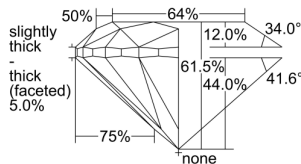

GIA®

FACSIMILE

GIA REPORT 6392226818

Verify this report at GIA.edu

GIA NATURAL DIAMOND DOSSIER®

July 26, 2021
GIA Report Number 6392226818
Shape and Cutting Style ..... Round Brilliant
Measurements ..... 4.24 - 4.27 x 2.62 mm

GRADING RESULTS

Carat Weight ..... 0.30 carat
Color Grade I
Clarity Grade VS1
Cut Grade ..... Very Good

ADDITIONAL GRADING INFORMATION

Polish ..... Excellent
Symmetry ..... Very Good
Fluorescence ..... Faint
Clarity Characteristics..... Indented Natural
Inscription(s): GIA 6392226818

PROPORTIONS

Profile to actual proportions