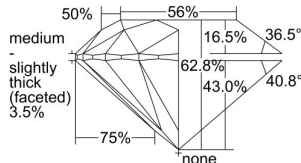

GIA®

FACSIMILE

GIA REPORT 6392804156

Verify this report at GIA.edu

GIA NATURAL DIAMOND DOSSIER®

August 05, 2021
GIA Report Number 6392804156
Shape and Cutting Style ..... Round Brilliant
Measurements ..... 4.31 - 4.34 x 2.71 mm

GRADING RESULTS

Carat Weight ..... 0.31 carat
Color Grade I
Clarity Grade S11
Cut Grade ..... Excellent

ADDITIONAL GRADING INFORMATION

Polish ..... Excellent
Symmetry ..... Excellent
Fluorescence ..... Faint
Clarity Characteristics ..... Crystal, Cloud
Inscription(s): GIA 6392804156

PROPORTIONS

Profile to actual proportions