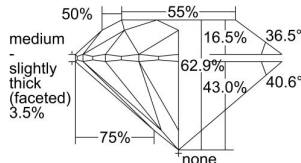

GIA®

FACSIMILE

GIA REPORT 6392931459

Verify this report at GIA.edu

GIA NATURAL DIAMOND DOSSIER®

August 13, 2021
GIA Report Number 6392931459
Shape and Cutting Style ..... Round Brilliant
Measurements ..... 4.29 - 4.32 x 2.71 mm

GRADING RESULTS

Carat Weight ..... 0.31 carat
Color Grade I
Clarity Grade I1
Cut Grade ..... Excellent

ADDITIONAL GRADING INFORMATION

Polish ..... Excellent
Symmetry ..... Excellent
Fluorescence ..... None
Clarity Characteristics ..... Cloud
Inscription(s): GIA 6392931459

PROPORTIONS

Profile to actual proportions

GRADING SCALES

GIA COLOR SCALE

COLOREDNESS	D
	E
	F
	G
	H
	I
	J
NEAR COLORLESS	K
	L
FAIN	M
	N
	O
	P
VERY LIGHT	Q
	R
	S
	T
	U
	V
LIGHT	W
	X
	Y
	Z

GIA CLARITY SCALE

FLAWLESS	VERY VERY SLIGHTLY INCLUDED	VVS₁	
			VVS₂
INTERNALLY FLAWLESS	VERY SLIGHTLY INCLUDED	VS₁	
		VS₂	
SLIGHTLY INCLUDED	SLIGHTLY INCLUDED	SI₁	
		SI₂	
INCLUDED	INCLUDED	I₁	
		I₂	
		I₃	

GIA CUT SCALE

EXCELLENT	VERY GOOD	GOOD	FAIR	POOR