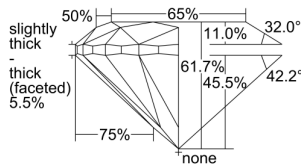

GIA®

FACSIMILE

GIA REPORT 6395354962

Verify this report at GIA.edu

GIA NATURAL DIAMOND DOSSIER®

July 05, 2021
GIA Report Number 6395354962
Shape and Cutting Style ..... Round Brilliant
Measurements ..... 4.24 - 4.30 x 2.63 mm

GRADING RESULTS

Carat Weight ..... 0.30 carat
Color Grade I
Clarity Grade VS1
Cut Grade ..... Very Good

ADDITIONAL GRADING INFORMATION

Polish ..... Excellent
Symmetry ..... Very Good
Fluorescence ..... Faint
Clarity Characteristics..... Cloud, Indented Natural
Inscription(s): GIA 6395354962

PROPORTIONS

Profile to actual proportions

GRADING SCALES

GIA COLOR SCALE	GIA CLARITY SCALE	GIA CUT SCALE	
D	FLAWLESS	EXCELLENT	
E	INTERNALLY FLAWLESS		
F		VVS₁	VERY GOOD
G	VVS₂		
H	VS₁	GOOD	
I	VS₂		
J	SI₁	FAIR	
K	SI₂		
L	I₁	POOR	
M	I₂		
N	I₃		
O			
P			
Q			
R			
S			
T			
U			
V			
W			
X			
Y			
Z