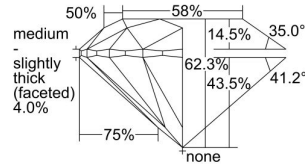

GIA®

FACSIMILE

GIA REPORT 6395787841

Verify this report at GIA.edu

GIA NATURAL DIAMOND DOSSIER®

August 04, 2021
GIA Report Number 6395787841
Shape and Cutting Style ..... Round Brilliant
Measurements ..... 4.53 - 4.56 x 2.83 mm

GRADING RESULTS

Carat Weight ..... 0.36 carat
Color Grade ..... J
Clarity Grade VVS1
Cut Grade ..... Excellent

ADDITIONAL GRADING INFORMATION

Polish ..... Excellent
Symmetry ..... Excellent
Fluorescence ..... None
Clarity Characteristics ..... Pinpoint
Inscription(s): GIA 6395787841

PROPORTIONS

Profile to actual proportions

GRADING SCALES

GIA COLOR SCALE	GIA CLARITY SCALE	GIA CUT SCALE
D	FLAWLESS	EXCELLENT
E	FLAWLESS	
F	INTERNALLY FLAWLESS	VERY GOOD
G	FLAWLESS	
H	VVS₁	GOOD
I	VVS₂	
J	VS₁	FAIR
K	VS₂	
L	SI₁	POOR
M	SI₂	
N	I₁	
O	I₂	
P	I₃	
Q		
R		
S		
T		
U		
V		
W		
X		
Y		
Z