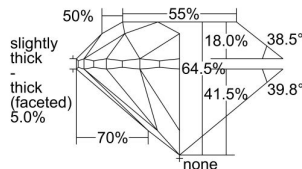

GIA®

FACSIMILE

GIA REPORT 6411745861

Verify this report at GIA.edu

GIA NATURAL DIAMOND DOSSIER®

December 21, 2021
GIA Report Number **6411745861**
Shape and Cutting Style ..... **Round Brilliant**
Measurements ..... **5.49 - 5.55 x 3.56 mm**

GRADING RESULTS

Carat Weight ..... **0.70 carat**
Color Grade ..... **H**
Clarity Grade **VVS1**
Cut Grade ..... **Very Good**

ADDITIONAL GRADING INFORMATION

Polish ..... **Excellent**
Symmetry ..... **Very Good**
Fluorescence ..... **Strong Blue**
Clarity Characteristics ..... **Cloud, Feather, Chip**
Inscription(s): **GIA 6411745861**

PROPORTIONS

Profile to actual proportions

GRADING SCALES

GIA COLOR SCALE	GIA CLARITY SCALE	GIA CUT SCALE	
D	FLAWLESS	EXCELLENT	
E	INTERNALLY FLAWLESS		
F		VVS₁	VERY GOOD
G	VVS₂		
H	VS₁	GOOD	
I	VS₂		
J	SI₁	FAIR	
K	SI₂		
L	I₁	POOR	
M			
N			
O	I₂		
P			
Q	I₃		
R			
S			
T			
U			
V			
W			
X			
Y			
Z