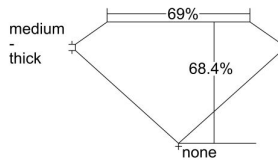

GIA®

FACSIMILE

GIA REPORT 6412818811

Verify this report at GIA.edu

GIA NATURAL DIAMOND DOSSIER®

December 29, 2021
GIA Report Number 6412818811
Shape and Cutting Style ..... **Cut-Cornered Rectangular Modified Brilliant**
Measurements ..... 6.02 x 4.65 x 3.18 mm

GRADING RESULTS

Carat Weight ..... 0.70 carat
Color Grade ..... H
Clarity Grade VS2

ADDITIONAL GRADING INFORMATION

Polish ..... Excellent
Symmetry ..... Excellent
Fluorescence ..... None
Clarity Characteristics ..... Cloud, Crystal
Inscription(s): GIA 6412818811

PROPORTIONS

Profile not to actual proportions

GRADING SCALES

GIA COLOR SCALE		GIA CLARITY SCALE			
COLORLESS	D	VERY VERY SLIGHTLY INCLUDED	FLAWLESS		
	E		INTERNALLY FLAWLESS		
	F	VERY SLIGHTLY INCLUDED	VVS₁		
	G		VVS₂		
	H		VS₁		
	NEAR COLORLESS	I	SLIGHTLY INCLUDED	VS₂	
		J		SI₁	
		FAINT	K	INCLUDED	SI₂
			L		I₁
			M		I₂
VERT LIGHT			N	INCLUDED	I₃
			O		
			P		
	Q				
LIGHT	R				
	S				
	T				
	U				
	V				
	Z