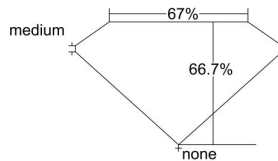

GIA®

FACSIMILE

GIA REPORT 6412985760

Verify this report at GIA.edu

GIA NATURAL DIAMOND DOSSIER®

January 19, 2022
GIA Report Number 6412985760
Shape and Cutting Style ..... **Cut-Cornered Rectangular Modified Brilliant**
Measurements ..... 6.11 x 4.64 x 3.10 mm

GRADING RESULTS

Carat Weight ..... 0.70 carat
Color Grade ..... D
Clarity Grade VS1

ADDITIONAL GRADING INFORMATION

Polish ..... Excellent
Symmetry ..... Very Good
Fluorescence ..... None
Clarity Characteristics ..... Feather
Inscription(s): GIA 6412985760

PROPORTIONS

Profile not to actual proportions

GRADING SCALES

GIA COLOR SCALE		GIA CLARITY SCALE	
COLORLESS	NEAR COLORLESS	VERY VERY SLIGHTLY SLIGHTLY INCLUDED	SLIGHTLY INCLUDED
D	H	FLAWLESS	FLAWLESS
E	I	INTERNALLY FLAWLESS	FLAWLESS
F	J	VVS₁	FLAWLESS
G	K	VVS₂	FLAWLESS
H	L	VS₁	FLAWLESS
I	M	VS₂	FLAWLESS
J	N	SI₁	FLAWLESS
K	O	SI₂	FLAWLESS
L	P	I₁	FLAWLESS
M	Q	I₂	FLAWLESS
N	R	I₃	FLAWLESS
O	S		
P	T		
Q	U		
R	V		
S	W		
T	X		
U	Y		
V	Z