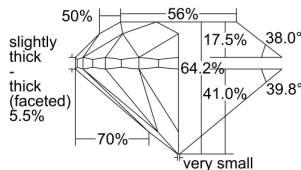

GIA®

FACSIMILE

GIA REPORT 6415297578

Verify this report at GIA.edu

GIA NATURAL DIAMOND DOSSIER®

November 23, 2021
GIA Report Number **6415297578**
Shape and Cutting Style ..... **Round Brilliant**
Measurements ..... **4.86 - 4.94 x 3.15 mm**

GRADING RESULTS

Carat Weight ..... **0.50 carat**
Color Grade ..... **F**
Clarity Grade **VS1**
Cut Grade ..... **Very Good**

ADDITIONAL GRADING INFORMATION

Polish ..... **Good**
Symmetry ..... **Good**
Fluorescence ..... **None**
Clarity Characteristics..... **Indented Natural, Needle, Pinpoint**
Inscription(s): **GIA 6415297578**

PROPORTIONS

Profile to actual proportions