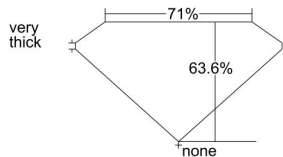

GIA®

FACSIMILE

GIA REPORT 6415979047

Verify this report at GIA.edu

GIA NATURAL DIAMOND DOSSIER®

January 13, 2022
GIA Report Number **6415979047**
Shape and Cutting Style ..... **Cut-Cornered Rectangular Modified Brilliant**
Measurements ..... **6.35 x 4.53 x 2.88 mm**

GRADING RESULTS

Carat Weight ..... **0.70 carat**
Color Grade ..... **F**
Clarity Grade **VVS2**

ADDITIONAL GRADING INFORMATION

Polish ..... **Excellent**
Symmetry ..... **Excellent**
Fluorescence ..... **Faint**
Clarity Characteristics ..... **Feather**
Inscription(s): **GIA 6415979047**

PROPORTIONS

Profile not to actual proportions

GRADING SCALES

GIA COLOR SCALE		GIA CLARITY SCALE			
COLORLESS	D	VERY VERY SLIGHTLY INCLUDED	FLAWLESS		
	E		INTERNALLY FLAWLESS		
	F	VERY SLIGHTLY INCLUDED	VVS₁		
	G		VVS₂		
	H		VS₁		
	NEAR COLORLESS	I	SLIGHTLY INCLUDED	VS₂	
		J		SI₁	
		FAINT	K	INCLUDED	SI₂
			L		I₁
			M		I₂
VERT LIGHT			N	INCLUDED	I₃
			O		
			P		
	Q				
LIGHT	R				
	S				
	T				
	U				
	V				
	Z