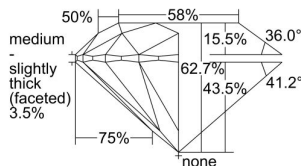

GIA®

FACSIMILE

GIA REPORT 6422336554

Verify this report at GIA.edu

GIA NATURAL DIAMOND DOSSIER®

February 12, 2022
GIA Report Number 6422336554
Shape and Cutting Style ..... Round Brilliant
Measurements ..... 5.03 - 5.08 x 3.17 mm

GRADING RESULTS

Carat Weight ..... 0.50 carat
Color Grade ..... D
Clarity Grade VVS1
Cut Grade ..... Excellent

ADDITIONAL GRADING INFORMATION

Polish ..... Excellent
Symmetry ..... Very Good
Fluorescence ..... Faint
Clarity Characteristics..... Pinpoint, Indented Natural
Inscription(s): GIA 6422336554

PROPORTIONS

Profile to actual proportions