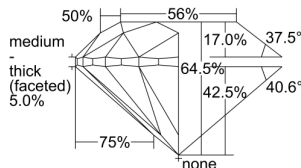

GIA®

FACSIMILE

GIA REPORT 6432118699

Verify this report at GIA.edu

GIA NATURAL DIAMOND DOSSIER®

April 20, 2022
GIA Report Number 6432118699
Shape and Cutting Style ..... Round Brilliant
Measurements ..... 4.77 - 4.81 x 3.09 mm

GRADING RESULTS

Carat Weight ..... 0.45 carat
Color Grade I
Clarity Grade VS1
Cut Grade ..... Very Good

ADDITIONAL GRADING INFORMATION

Polish ..... Excellent
Symmetry ..... Very Good
Fluorescence ..... Strong Blue
Clarity Characteristics ..... Indented Natural, Cloud
Inspection(s): GIA 6432118699

PROPORTIONS

Profile to actual proportions

GRADING SCALES

GIA COLOR SCALE	GIA CLARITY SCALE	GIA CUT SCALE	
D	FLAWLESS	EXCELLENT	
E	INTERNALLY FLAWLESS		
F		VVS₁	VERY GOOD
G	VVS₂		
H	VS₁	GOOD	
I	VS₂		
J	SI₁	FAIR	
K	SI₂		
L	I₁	POOR	
M			I₂
N	I₃		
O			
P			
Q			
R			
S			
T			
U			
V			
W			
X			
Y			
Z