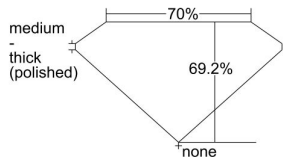

GIA®

FACSIMILE

GIA REPORT 6432649854

Verify this report at GIA.edu

GIA NATURAL DIAMOND DOSSIER®

June 09, 2022
GIA Report Number **6432649854**
Shape and Cutting Style ..... **Cut-Cornered Rectangular Modified Brilliant**
Measurements ..... **5.58 x 4.05 x 2.80 mm**

GRADING RESULTS

Carat Weight ..... **0.50 carat**
Color Grade ..... **I**
Clarity Grade **VS2**

ADDITIONAL GRADING INFORMATION

Polish ..... **Excellent**
Symmetry ..... **Very Good**
Fluorescence ..... **None**
Clarity Characteristics ..... **Feather**
Inscription(s): **GIA 6432649854**

PROPORTIONS

Profile not to actual proportions

GRADING SCALES

GIA COLOR SCALE		GIA CLARITY SCALE			
COLORLESS	D	VERY VERY SLIGHTLY INCLUDED	FLAWLESS		
	E		INTERNALLY FLAWLESS		
	F		VVS₁		
	G		VVS₂		
	NEAR COLORLESS	H	VERY SLIGHTLY INCLUDED	VS₁	
		I		VS₂	
		FAINT	J	SLIGHTLY INCLUDED	SI₁
			K		SI₂
	L		I₁		
	VERT LIGHT		M	INCLUDED	I₂
N			I₃		
O					
P					
LIGHT	Q				
	R				
	S				
	T				
	U				
	Z