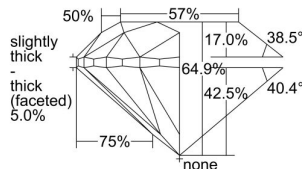

GIA®

FACSIMILE

GIA REPORT 6451187591

Verify this report at GIA.edu

GIA NATURAL DIAMOND DOSSIER®

November 22, 2022
GIA Report Number 6451187591
Shape and Cutting Style ..... Round Brilliant
Measurements ..... 5.47 - 5.56 x 3.58 mm

GRADING RESULTS

Carat Weight ..... 0.70 carat
Color Grade ..... F
Clarity Grade VVS1
Cut Grade ..... Very Good

ADDITIONAL GRADING INFORMATION

Polish ..... Excellent
Symmetry ..... Very Good
Fluorescence ..... None
Clarity Characteristics..... Pinpoint, Cloud, Feather, Natural
Inscription(s): GIA 6451187591

PROPORTIONS

Profile to actual proportions

GRADING SCALES

GIA COLOR SCALE	GIA CLARITY SCALE	GIA CUT SCALE	
D	FLAWLESS	EXCELLENT	
E	INTERNALLY FLAWLESS		
F		VVS₁	VERY GOOD
G	VVS₂		
H	VS₁	GOOD	
I	VS₂		
J	SI₁	FAIR	
K	SI₂		
L	I₁	POOR	
M	I₂		
N	I₃		
O			
P			
Q			
R			
S			
T			
U			
V			
W			
X			
Y			
Z