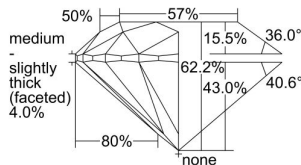

GIA®

FACSIMILE

GIA REPORT 6495085370

Verify this report at GIA.edu

GIA NATURAL DIAMOND DOSSIER®

April 15, 2024
GIA Report Number **6495085370**
Shape and Cutting Style ..... **Round Brilliant**
Measurements ..... **4.94 - 4.98 x 3.08 mm**

GRADING RESULTS

Carat Weight ..... **0.47 carat**
Color Grade ..... **D**
Clarity Grade **S11**
Cut Grade ..... **Excellent**

ADDITIONAL GRADING INFORMATION

Polish ..... **Excellent**
Symmetry ..... **Excellent**
Fluorescence ..... **Faint**
Clarity Characteristics ..... **Crystal, Cloud**
Inscription(s): **GIA 6495085370**

PROPORTIONS

Profile to actual proportions

GRADING SCALES

GIA COLOR SCALE

COLORESS	D
	E
	F
	G
	H
	I
	J
NEAR COLORESS	K
	L
FAIN	M
	N
	O
	P
VERY LIGHT	Q
	R
	S
	T
	U
	V
	W
	X
	Y
LIGHT	Z

GIA CLARITY SCALE

VERY VERY SLIGHTLY INCLUDED	FLAWLESS
	INTERNALLY FLAWLESS
VERY SLIGHTLY INCLUDED	VVS₁
	VVS₂
SLIGHTLY INCLUDED	VS₁
	VS₂
INCLUDED	SI₁
	SI₂
	I₁
	I₂
	I₃

GIA CUT SCALE

EXCELLENT
VERY GOOD
GOOD
FAIR
POOR