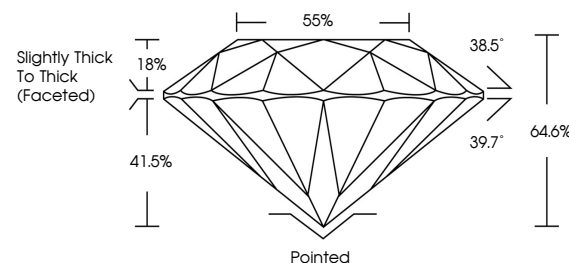

653423570
Report verification at igi.org

November 19, 2024
IGI Report Number **653423570**
Description **NATURAL DIAMOND**
Shape and Cutting Style **ROUND BRILLIANT**
Measurements **7.07 - 7.16 X 4.59 MM**

GRADING RESULTS

Carat Weight **1.50 CARAT**
Color Grade **D**
Clarity Grade **VS 2**
Cut Grade **VERY GOOD**

ADDITIONAL GRADING INFORMATION

Polish **VERY GOOD**
Symmetry **VERY GOOD**
Fluorescence **SLIGHT**
Inscription(s) **IGI 653423570**

IGI

November 19, 2024
IGI Report No 653423570
ROUND BRILLIANT
1.50 CARAT
D
Color Grade **VERY GOOD**
Clarity Grade **VS 2**
Depth **64.6%**
Table **55%**
Girdle **Slightly Thick To Thick (Faceted)**
Culet **Pointed**
Polish **VERY GOOD**
Symmetry **VERY GOOD**
Fluorescence **SLIGHT**
Inscriptions(s) **IGI 653423570**

Sample Image Used

PROPORTIONS

CLARITY CHARACTERISTICS

KEY TO SYMBOLS

Red symbols indicate internal characteristics.
Green symbols indicate external characteristics.

COLOR

D - F	G - J	K - M	N - R	S - Z	FANCY
Colorless	Near Colorless	Slightly Tinted	Very Light Color	Light Color	