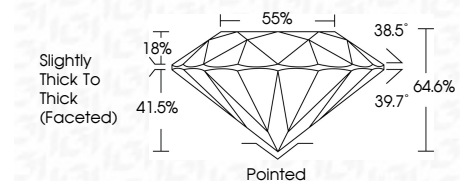

653423570
Report verification at igi.org

November 19, 2024
IGI Report Number **653423570**
Description **NATURAL DIAMOND**
Shape and Cutting Style **ROUND BRILLIANT**
Measurements **7.07 - 7.16 X 4.59 MM**

GRADING RESULTS

Carat Weight **1.50 CARAT**
Color Grade **D**
Clarity Grade **VS 2**
Cut Grade **VERY GOOD**

ADDITIONAL GRADING INFORMATION

Polish **VERY GOOD**
Symmetry **VERY GOOD**
Fluorescence **SLIGHT**
Inscription(s) **IGI 653423570**

IGI

November 19, 2024
IGI Report No 653423570
ROUND BRILLIANT
1.50 CARAT
D
Color Grade **VERY GOOD**
Clarity Grade **VS 2**
Depth **64.6%**
Table **55%**
Girdle **Slightly Thick To Thick (Faceted)**
Culet **Pointed**
Polish **VERY GOOD**
Symmetry **VERY GOOD**
Fluorescence **SLIGHT**
Inscriptions(s) **IGI 653423570**

Sample Image Used

PROPORTIONS

CLARITY CHARACTERISTICS

KEY TO SYMBOLS

Red symbols indicate internal characteristics.
Green symbols indicate external characteristics.

COLOR

D - F	G - J	K - M	N - R	S - Z	FANCY
Colorless	Near Colorless	Slightly Tinted	Very Light Color	Light Color	