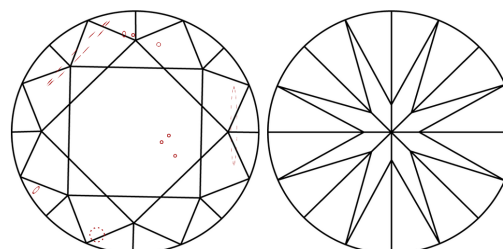

GRADING RESULTS

Carat Weight **1.50 CARAT**
Color Grade **D**
Clarity Grade **VS 2**
Cut Grade **VERY GOOD**

ADDITIONAL GRADING INFORMATION

Polish **VERY GOOD**
Symmetry **VERY GOOD**
Fluorescence **SLIGHT**
Inscription(s) **IGI 653423570**

IGI

November 19, 2024
IGI Report No 653423570
ROUND BRILLIANT
1.50 CARAT
D
Color Grade **VERY GOOD**
Clarity Grade **VS 2**
Depth **64.6%**
Table **55%**
Girdle **Slightly Thick To Thick (Faceted)**
Culet **Pointed**
Polish **VERY GOOD**
Symmetry **VERY GOOD**
Fluorescence **SLIGHT**
Inscriptions(s) **IGI 653423570**

Sample Image Used

PROPORTIONS

CLARITY CHARACTERISTICS

KEY TO SYMBOLS

Red symbols indicate internal characteristics.
Green symbols indicate external characteristics.

COLOR

D - F	G - J	K - M	N - R	S - Z	FANCY
Colorless	Near Colorless	Slightly Tinted	Very Light Color	Light Color	

CLARITY

IF	VVS ¹⁻²	VS ¹⁻²	SI ¹⁻²	I ¹⁻³
Internally Flawless	Very Very Slightly Included	Very Slightly Included	Slightly Included	Included