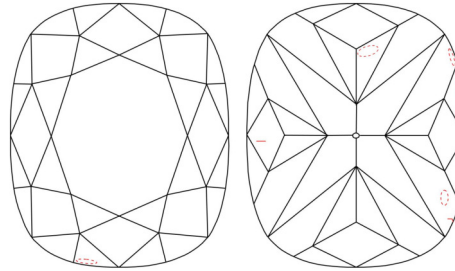

GIA NATURAL DIAMOND GRADING REPORT

March 02, 2026  
 GIA Report Number ..... 6542732189  
 Shape and Cutting Style ..... Cushion Modified Brilliant  
 Measurements ..... 8.40 x 6.46 x 4.51 mm

GRADING RESULTS

Carat Weight ..... 2.02 carat  
 Color Grade ..... H  
 Clarity Grade ..... VVS2

ADDITIONAL GRADING INFORMATION

Polish ..... Excellent  
 Symmetry ..... Excellent  
 Fluorescence ..... None  
 Inscription(s): GIA 6542732189  
**Comments:** Additional clouds are not shown.

PROPORTIONS

Profile not to actual proportions

CLARITY CHARACTERISTICS

KEY TO SYMBOLS\*

-  Cloud
-  Feather

\* Red symbols denote internal characteristics (inclusions). Green or black symbols denote external characteristics (blemishes). Diagram is an approximate representation of the diamond, and symbols shown indicate type, position, and approximate size of clarity characteristics. All clarity characteristics may not be shown. Details of finish are not shown.