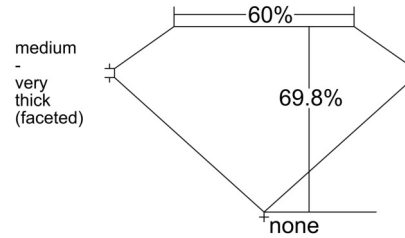

GIA NATURAL DIAMOND GRADING REPORT

March 02, 2026  
 GIA Report Number ..... 6542732189  
 Shape and Cutting Style ..... Cushion Modified Brilliant  
 Measurements ..... 8.40 x 6.46 x 4.51 mm

GRADING RESULTS

Carat Weight ..... 2.02 carat  
 Color Grade ..... H  
 Clarity Grade ..... VVS2

ADDITIONAL GRADING INFORMATION

Polish ..... Excellent  
 Symmetry ..... Excellent  
 Fluorescence ..... None  
 Inscription(s): GIA 6542732189  
**Comments:** Additional clouds are not shown.

PROPORTIONS

Profile not to actual proportions

CLARITY CHARACTERISTICS

KEY TO SYMBOLS\*

-  Cloud
-  Feather

\* Red symbols denote internal characteristics (inclusions). Green or black symbols denote external characteristics (blemishes). Diagram is an approximate representation of the diamond, and symbols shown indicate type, position, and approximate size of clarity characteristics. All clarity characteristics may not be shown. Details of finish are not shown.