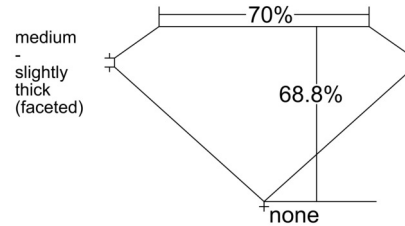

PROPORTIONS

Profile not to actual proportions