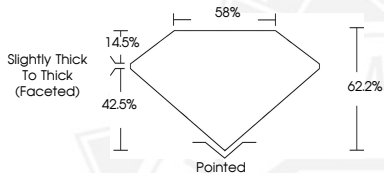

July 31, 2025
IGI Report Number **720529721**
PEAR BRILLIANT
NATURAL DIAMOND
7.27 X 4.34 X 2.70 MM
Carat Weight **0.51 CARAT**
Color Grade **E**
Clarity Grade **SI 1**
Cut Grade **VERY GOOD**
Polish **EXCELLENT**
Symmetry **VERY GOOD**
Fluorescence **VERY SLIGHT**
Inscription(s) **IGI 720529721**

July 31, 2025
IGI Report Number **720529721**
PEAR BRILLIANT
NATURAL DIAMOND
7.27 X 4.34 X 2.70 MM
Carat Weight **0.51 CARAT**
Color Grade **E**
Clarity Grade **SI 1**
Cut Grade **VERY GOOD**
Polish **EXCELLENT**
Symmetry **VERY GOOD**
Fluorescence **VERY SLIGHT**
Inscription(s) **IGI 720529721**