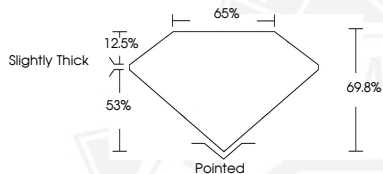

July 31, 2025
IGI Report Number **720530027**
CUT CORNERED RECTANGULAR
MODIFIED BRILLIANT
NATURAL DIAMOND
5.21 X 4.07 X 2.84 MM
Carat Weight **0.51 CARAT**
Color Grade **F**
Clarity Grade **VS 1**
Cut Grade **VERY GOOD**
Polish **EXCELLENT**
Symmetry **EXCELLENT**
Fluorescence **NONE**
Inscription(s) **IGI 720530027**

July 31, 2025
IGI Report Number **720530027**
CUT CORNERED RECTANGULAR
MODIFIED BRILLIANT
NATURAL DIAMOND
5.21 X 4.07 X 2.84 MM
Carat Weight **0.51 CARAT**
Color Grade **F**
Clarity Grade **VS 1**
Cut Grade **VERY GOOD**
Polish **EXCELLENT**
Symmetry **EXCELLENT**
Fluorescence **NONE**
Inscription(s) **IGI 720530027**