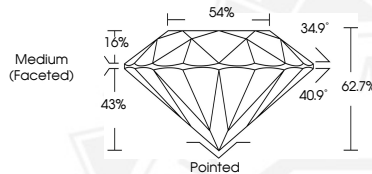

October 16, 2025
IGI Report Number 739570591
ROUND BRILLIANT
NATURAL DIAMOND
4.40 - 4.43 X 2.77 MM
0.33 CARAT
F
VVS 1
EXCELLENT
EXCELLENT
EXCELLENT
VERY SLIGHT
Inscription(s) IGI 739570591